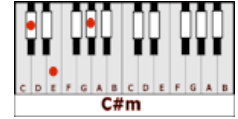

TIME WON'T LET ME – The Outsiders (A)

GUITAR / KEYBOARD CHORDS:

A=xo222o

G=320oo3

F#m=244222

Bm=xx4432

C#m=x46654

D=xxo232

E=o221oo

F#m7=242222

Em7=o22o3o

INTRO: A F#m7 G Em7

A G A A G A
I..can't wait..forever.....even though..you want..me to.

A G A A G A
I..can't wait..forever.....to know..if you'll..be true

A F#m
CHORUS: Time won't let me..(oh, no!)