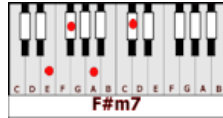

TIME WON'T LET ME – The Outsiders (A)

GUITAR / KEYBOARD CHORDS:

A=xo222o

G=320oo3

F#m=244222

Bm=xx4432

C#m=x46654

D=xxo232

E=o221oo

F#m7=242222

Em7=o22o3o

INTRO: A F#m7 G Em7

A G A A G A
I..can't wait..forever.....even though..you want..me to.

A G A A G A
I..can't wait..forever.....to know..if you'll..be true

A F#m
CHORUS: Time won't let me..(oh, no!)