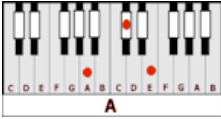

TIME WON'T LET ME – The Outsiders (A)

GUITAR / KEYBOARD CHORDS:

A=xo222o

G=320oo3

F#m=244222

Bm=xx4432

C#m=x46654

D=xxo232

E=o221oo

F#m7=242222

Em7=o22o3o

INTRO: A F#m7 G Em7

A G A A G A
I..can't wait..forever.....even though..you want..me to.

A G A A G A
I..can't wait..forever.....to know..if you'll..be true

A F#m
CHORUS: Time won't let me..(oh, no!)