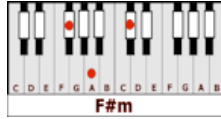

TIME WON'T LET ME – The Outsiders (A)

GUITAR / KEYBOARD CHORDS:

A=xo222o

G=320oo3

F#m=244222

Bm=xx4432

C#m=x46654

D=xxo232

E=o221oo

F#m7=242222

Em7=o22o3o

INTRO: A F#m7 G Em7

A G A A G A
I..can't wait..forever.....even though..you want..me to.

A G A A G A
I..can't wait..forever.....to know..if you'll..be true

A F#m
CHORUS: Time won't let me..(oh, no!)